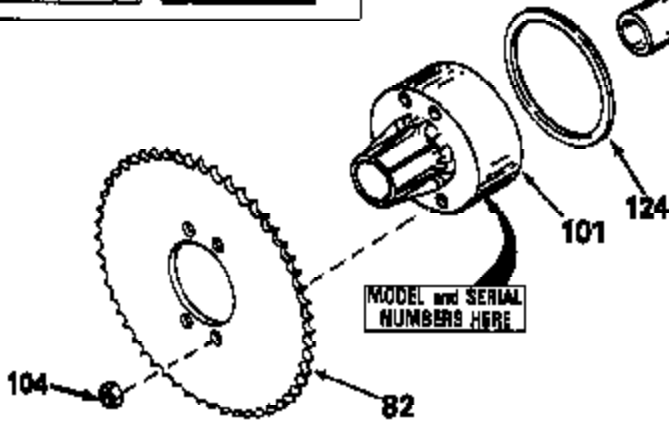

JOIST

SICHER IST DAS:
DAS ORIGINAL

47	48
47A	48A
47B	48B
47C	48C
47D	48D
47E	48E
47H	48H
47L	48L

47M	48M
47P	48P
47R	48R
47V	48V
47W	48W
47X	48X

Ref #	Part Number	Qty	Description
13	778067		Gear, Bevel (16 teeth)
14	778068		Gear, Pinion (16 teeth)
17	786040		Pin, Drive
26	792018		Ring, Retaining
31	780001		Washer (3/4" ID x 1-1/2" OD x 1/16" t hick)
31A	780096		Washer, Thrust
47L	774315		Axle (18-11/16" long)
48L	774315		Axle (18-11/16" long)
82	786043		Sprocket. No Teeth 54. O.D. 8.823
82	786051		Sprocket. No Teeth 60. O.D. 9.841
82	786070		Sprocket. No Teeth 48. O.D. 7.920
82	786041A		Sprocket. No Teeth 45. O.D. 7.389
82	786042	100-141B	Sprocket. No Teeth 40. O.D. 6.650
90	788067B	Peerless	Grease (32 oz. bottle Bentonite greas e)
101	774342		Differential Carrier Hsg (Incl. 137)
102	774343		Differential Carrier Hsg (Incl. 139)
103	792041		Screw, 5/16-18 x 3-3/4"
104A	792061		Washer, Flat, 5/16"
104	792042		Nut, Lock, 5/16-18 (Use as required)
137	780110		Bushing (1" ID x 1-1/8" OD x 2" long)
139	780110		Bushing (1" ID x 1-1/8" OD x 2" long)