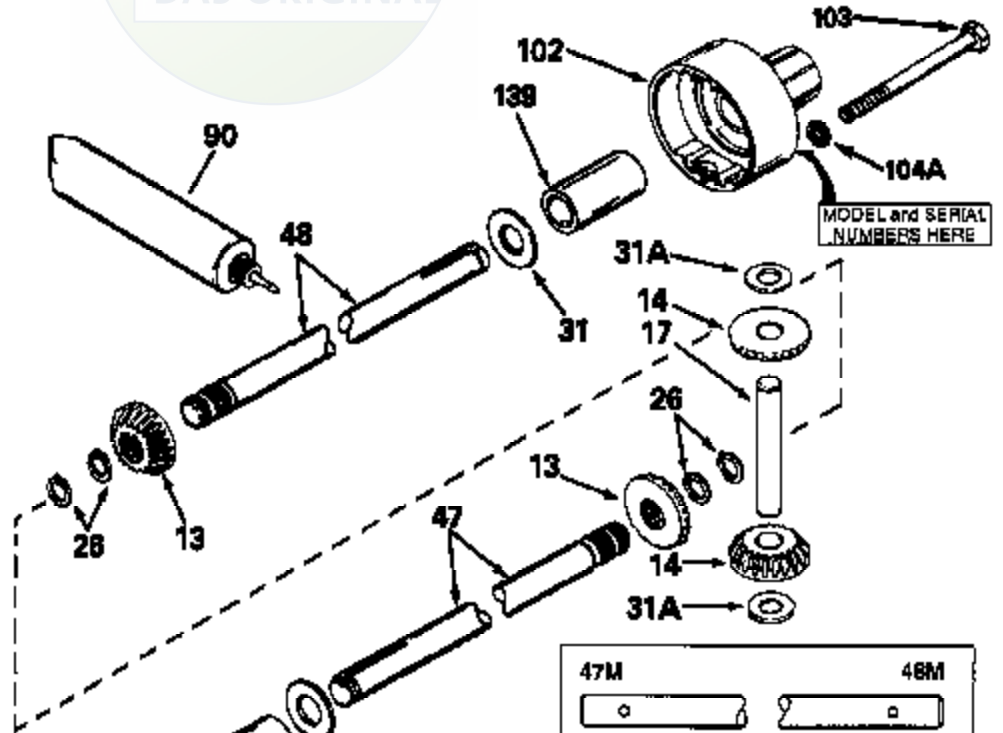

JOIST

SICHER IST DAS:
DAS ORIGINAL

47	48
47A	48A
47B	48B
47C	48C
47D	48D
47E	48E
47H	48H
47L	48L

47M	48M
47P	48P
47R	48R
47V	48V
47W	48W
47X	48X

Ref #	Part Number	Qty	Description
13	778067		Gear, Bevel (16 teeth)
14	778068		Gear, Pinion (16 teeth)
17	786040		Pin, Drive
26	792018		Ring, Retaining
31	780001		Washer (3/4" ID x 1-1/2" OD x 1/16" t hick)
31A	780096		Washer, Thrust
47L	774315		Axle (18-11/16" long)
48L	774315		Axle (18-11/16" long)
82	786043		Sprocket. No Teeth 54. O.D. 8.823
82	786051		Sprocket. No Teeth 60. O.D. 9.841
82	786070		Sprocket. No Teeth 48. O.D. 7.920
82	786041A		Sprocket. No Teeth 45. O.D. 7.389
82	786042	100-141B	Sprocket. No Teeth 40. O.D. 6.650
90	788067B	Peerless	Grease (32 oz. bottle Bentonite greas e)
101	774342		Differential Carrier Hsg (Incl. 137)
102	774343		Differential Carrier Hsg (Incl. 139)
103	792041		Screw, 5/16-18 x 3-3/4"
104A	792061		Washer, Flat, 5/16"
104	792042		Nut, Lock, 5/16-18 (Use as required)
137	780110		Bushing (1" ID x 1-1/8" OD x 2" long)
139	780110		Bushing (1" ID x 1-1/8" OD x 2" long)